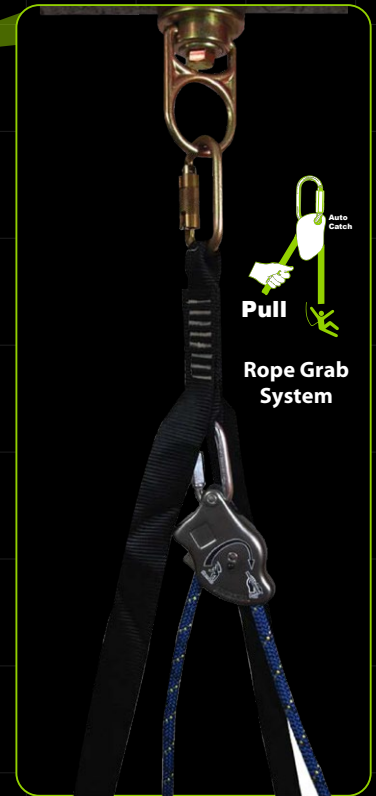

SPEC SHEET

RLA18B Rescue 18' Ladder Kit with Belay System

Design Specifications

The Basic Rescue Ladder is equipped with a fast drop in 18' foot ladder with a locking ANSI steel carabiner for quick attachment.

The added rope grab system allows the victim to climb efficiently and safely reducing the risk of a secondary fall.

The fast drop in system features a simple but rugged roll top bag with reflective lettering.

This highly visible bag makes this rescue ladder easy to find in emergency situations.

Material Specifications

Ladder	Nylon Webbing
ANSI Carabiner	Zinc Plated Steel
Deployment Bag	Ballistic Nylon
Total Weight	8.2 lbs.

Performance Specifications

Ladder Length	18' ft (5.4m)
Max User Weight	310-lbs / 140kg
Working Load	620-lbs / 281g

Relevant Standards

Steel Carabiner (30 kN)	ANSI Z359.12
Rescue Kit	OSHA 1910.140 / 1926.503 COMPLIANT