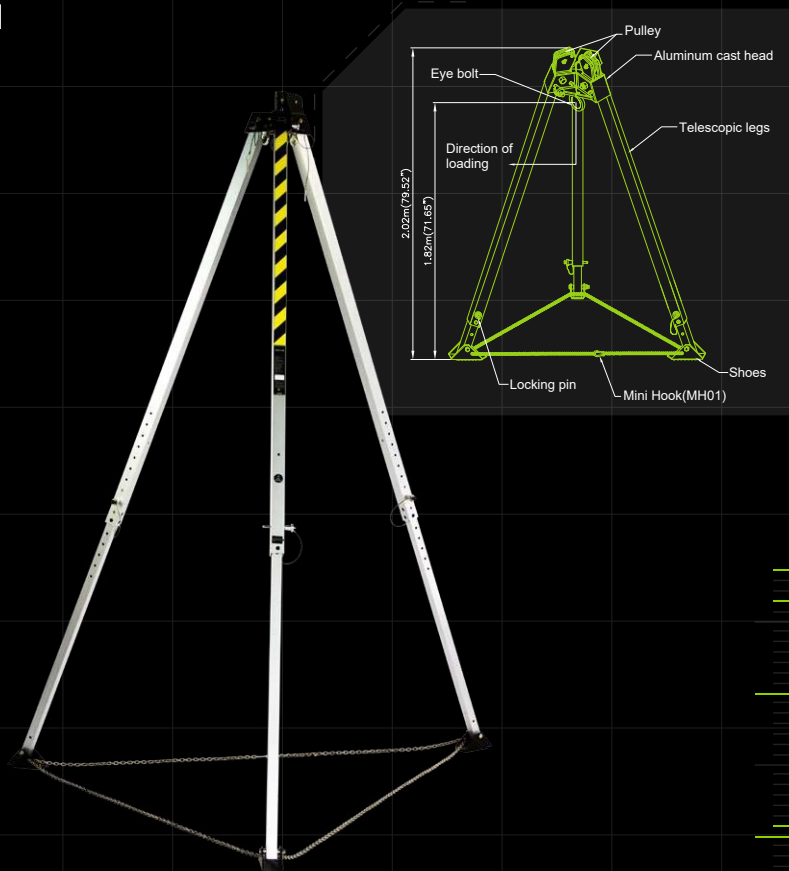

SPEC SHEET

TAN10 MEGApod 10' Aluminum Tripod

Design Specifications

Adjustable Height: 71.65" (1.82 m) - 92.91" (2.36 m)

Distance Between Legs:

At minimum tripod height: 58.26" (1.48 m)
At maximum tripod height: 98.42" (2.5 m)

Height adjustment achieved by sliding telescopic legs

Includes two eyebolts for personal protective equipment attachment

Two pulley system provided to pass the wire rope of winch mounted on one leg and retrieval block on the other leg simultaneously

Includes mounting brackets for winch and retrieval system installation

Material Specifications

Tripod Material	Prime Quality Aluminum Alloy
Tripod Legs Finish	Anodized
Tripod Head Finish	Powder Coated
Locking Pins Finish	Polished
Locking Pins Material	Stainless Steel
Load Capacity	310 lbs.
Weight	52.5 lbs.

Relevant Standards

OSHA	1926
	1910
ANSI	Z359.1-2007
EN	795:2012 Type B

WARNINGS:

- Do not skip user instructions supplied with this product.
- Alteration or misuse of this product or failure to follow instructions may lead to serious injury or even death.

info@frontlinefall.com

www.frontlinefall.com