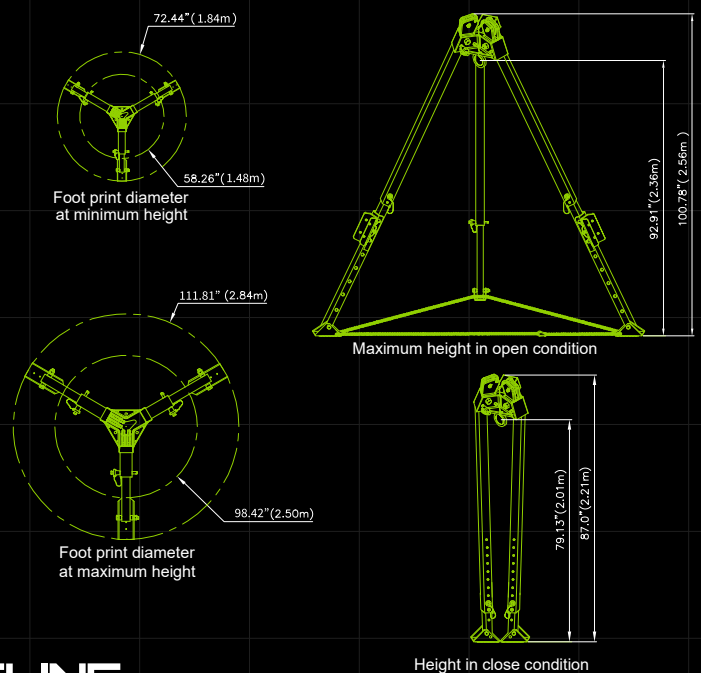

SPEC SHEET

TAN10 MEGApod 10' Aluminum Tripod

Design Specifications

Adjustable Height: 71.65" (1.82 m) - 92.91" (2.36 m)

Distance Between Legs:

At minimum tripod height: 58.26" (1.48 m)
At maximum tripod height: 98.42" (2.5 m)

Height adjustment achieved by sliding telescopic legs

Includes two eyebolts for personal protective equipment attachment

Two pulley system provided to pass the wire rope of winch mounted on one leg and retrieval block on the other leg simultaneously

Includes mounting brackets for winch and retrieval system installation

Material Specifications

Tripod Material	Prime Quality Aluminum Alloy
Tripod Legs Finish	Anodized
Tripod Head Finish	Powder Coated
Locking Pins Finish	Polished
Locking Pins Material	Stainless Steel
Load Capacity	310 lbs.
Weight	52.5 lbs.

Relevant Standards

OSHA	1926
	1910
ANSI	Z359.1-2007
EN	795:2012 Type B

WARNINGS:

- Do not skip user instructions supplied with this product.
- Alteration or misuse of this product or failure to follow instructions may lead to serious injury or even death.

info@frontlinefall.com

www.frontlinefall.com